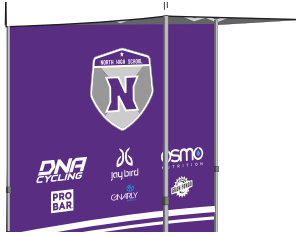

JR. VARSITY

\$1,290 VALUE

\$1,135 INCLUDES:

- \$726 - 10 X 10 FULL COLOR TEAM TENT & FRAME
- \$176 - FULL COLOR SPONSOR BACK WALL
- \$167 - 12' FEATHER FLAG BOTH SIDES PRINTED
- \$66 - ROLLING BAG FOR EASY TRANSPORT

VARSITY

\$2,550 VALUE

\$2,243 INCLUDES:

- \$1320 - 10 X 20 FULL COLOR TEAM TENT & FRAME
- \$330 - 10 X 20 FULL COLOR SPONSOR BACK WALL
- \$167 - 2 - 12' FEATHER FLAG BOTH SIDES PRINTED
- \$176 - RUBBER TENT PLATE WEIGHTS (4)
- \$83 - ROLLING BAG FOR EASY TRANSPORT

ADD - ONS & UP GRADES

WALLS AND FLOORING

10 X 7 Full Wall w/ Full Color Print
\$176.00

Full Wall w/ No Print
\$101.20

20 X 20 Pitzone Flooring
\$308.00

FLAGS

8' Teardrop Flag w/ 1 Side Printed
\$140.80

12' Feather Flag w/ both Sides Printed
\$167.00